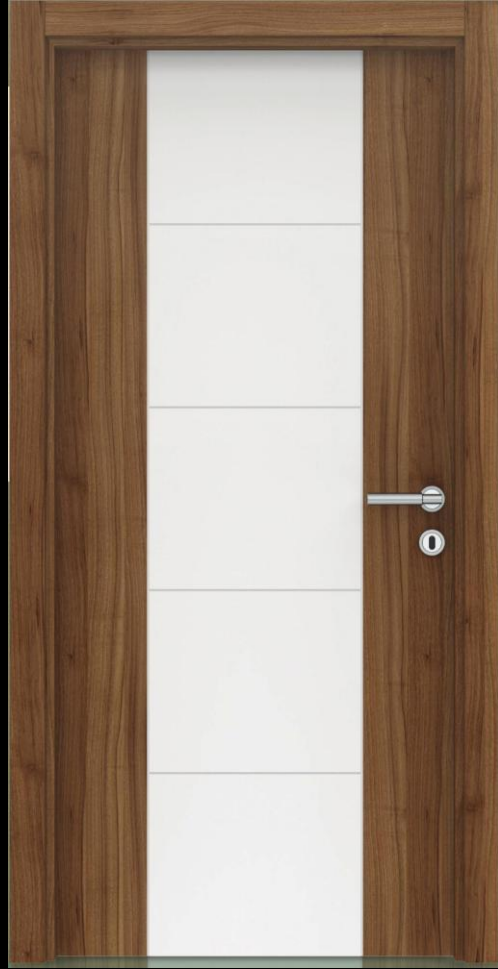

Cesa Walnut