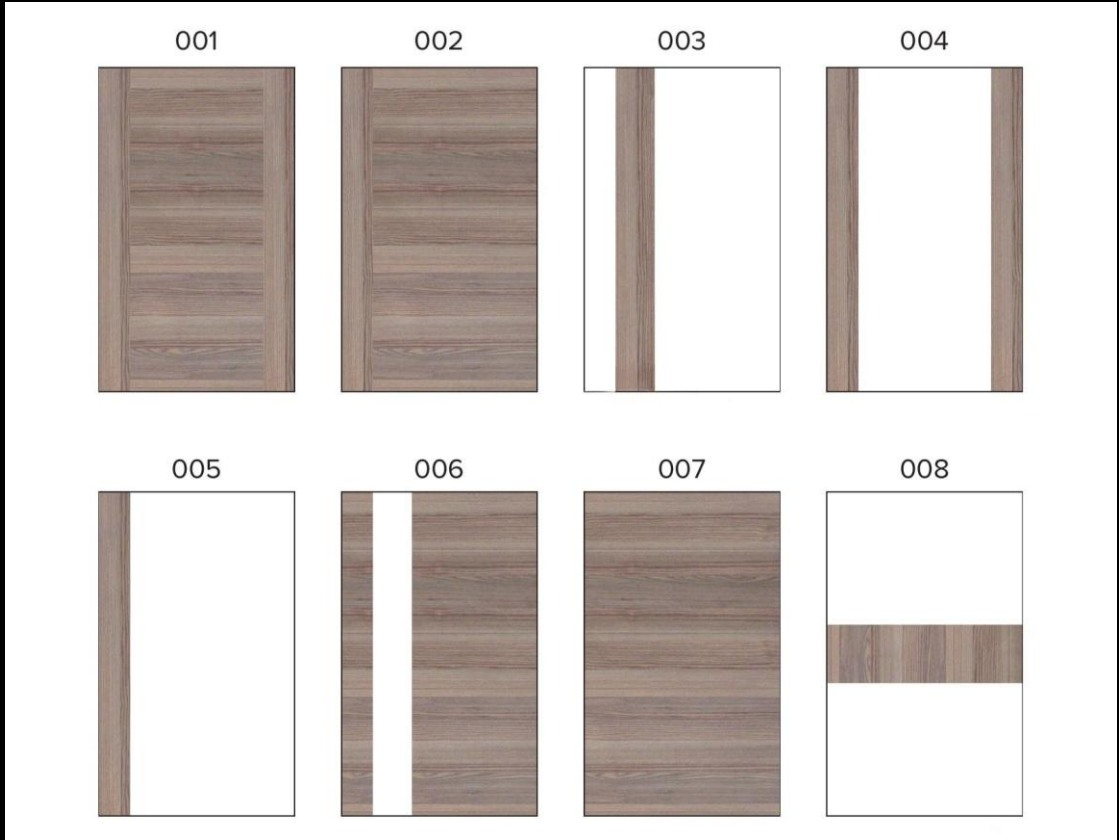

Tosya Walnut

New Oak

Patina Oak

AD Supreme Series

- Agar Doors' AD Supreme Series belongs to the Melamine Category.
- Frame: MDF According To Specifications
- Finish Options (Colour): Various Colours Are Available
 - American Cherry, Antique, Bamboo, Cesa Walnut, Clean Oak, Iberia Oak, Satin Walnut, Silk Olive, Spike, Tanganika, Teak, Walnut, White Oak
- Finish Options (Shape): Optional Shapes Can Be Found Below
- Ironmongery: Hinges, Locks, Handles door closer, Door viewer (optional)
- *Optional Glazing Is Available Upon Request*