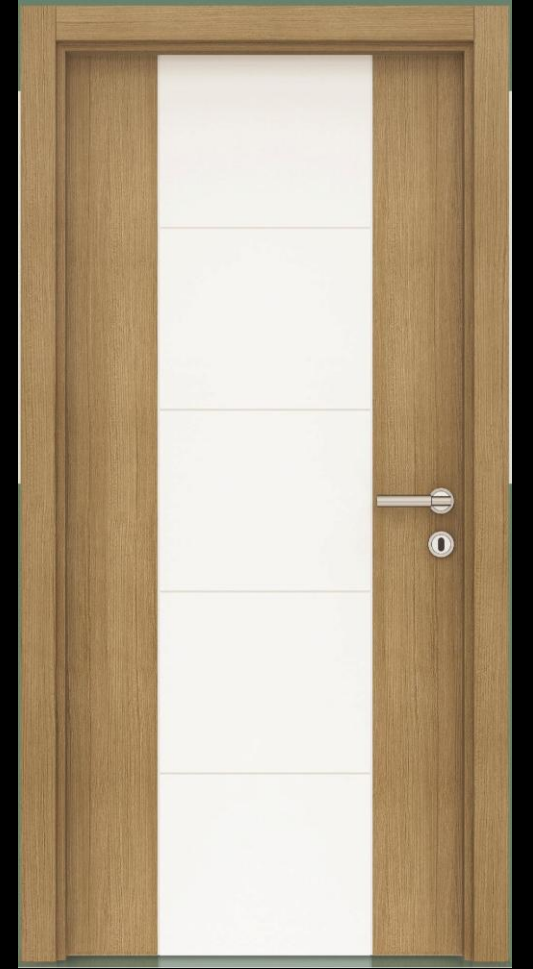

AGAR

DOORS

INTERNAL DOORS

CATALOGUE

AGAR

DOORS

Content

- Melamine Door Sets
- Lacquer Door Sets
- Wood Veneer Door Sets

Melamine Door Sets

- AD 1 Series
- AD 2 Series
- AD 3 Series
- AD 4 Series
- AD Plus Series
- AD Supreme Series

AD 1 Series

- Agar Doors' AD 1 Series belongs to the Melamine Category.
- Frame: MDF According To Specifications
- Finish Options: Various Colours Are Available
 - Anthracite, Antique, Bamboo, Cesa Walnut, Clean Oak, Iberia Oak, Silk Olive, Spike, Teak, Vetch, Walnut, White
- Ironmongery: Hinges, locks, handles door closer, door viewer (optional)
- *Optional Glazing Is Available Upon Request*

Bamboo

Silk Olive

Anthracite

Teak

AD 2 Series

- Agar Doors' AD 2 Series belongs to the Melamine Category.
- Frame: MDF According To Specifications
- Finish Options: Various Colours Are Available
 - Anthracite, Antique, Bamboo, Cesa Walnut, Clean Oak, Iberia Oak, Silk Olive, Spike, Teak, Vetch, Walnut, White
- Ironmongery: Hinges, locks, handles door closer, door viewer (optional)
- *Optional Glazing Is Available Upon Request*